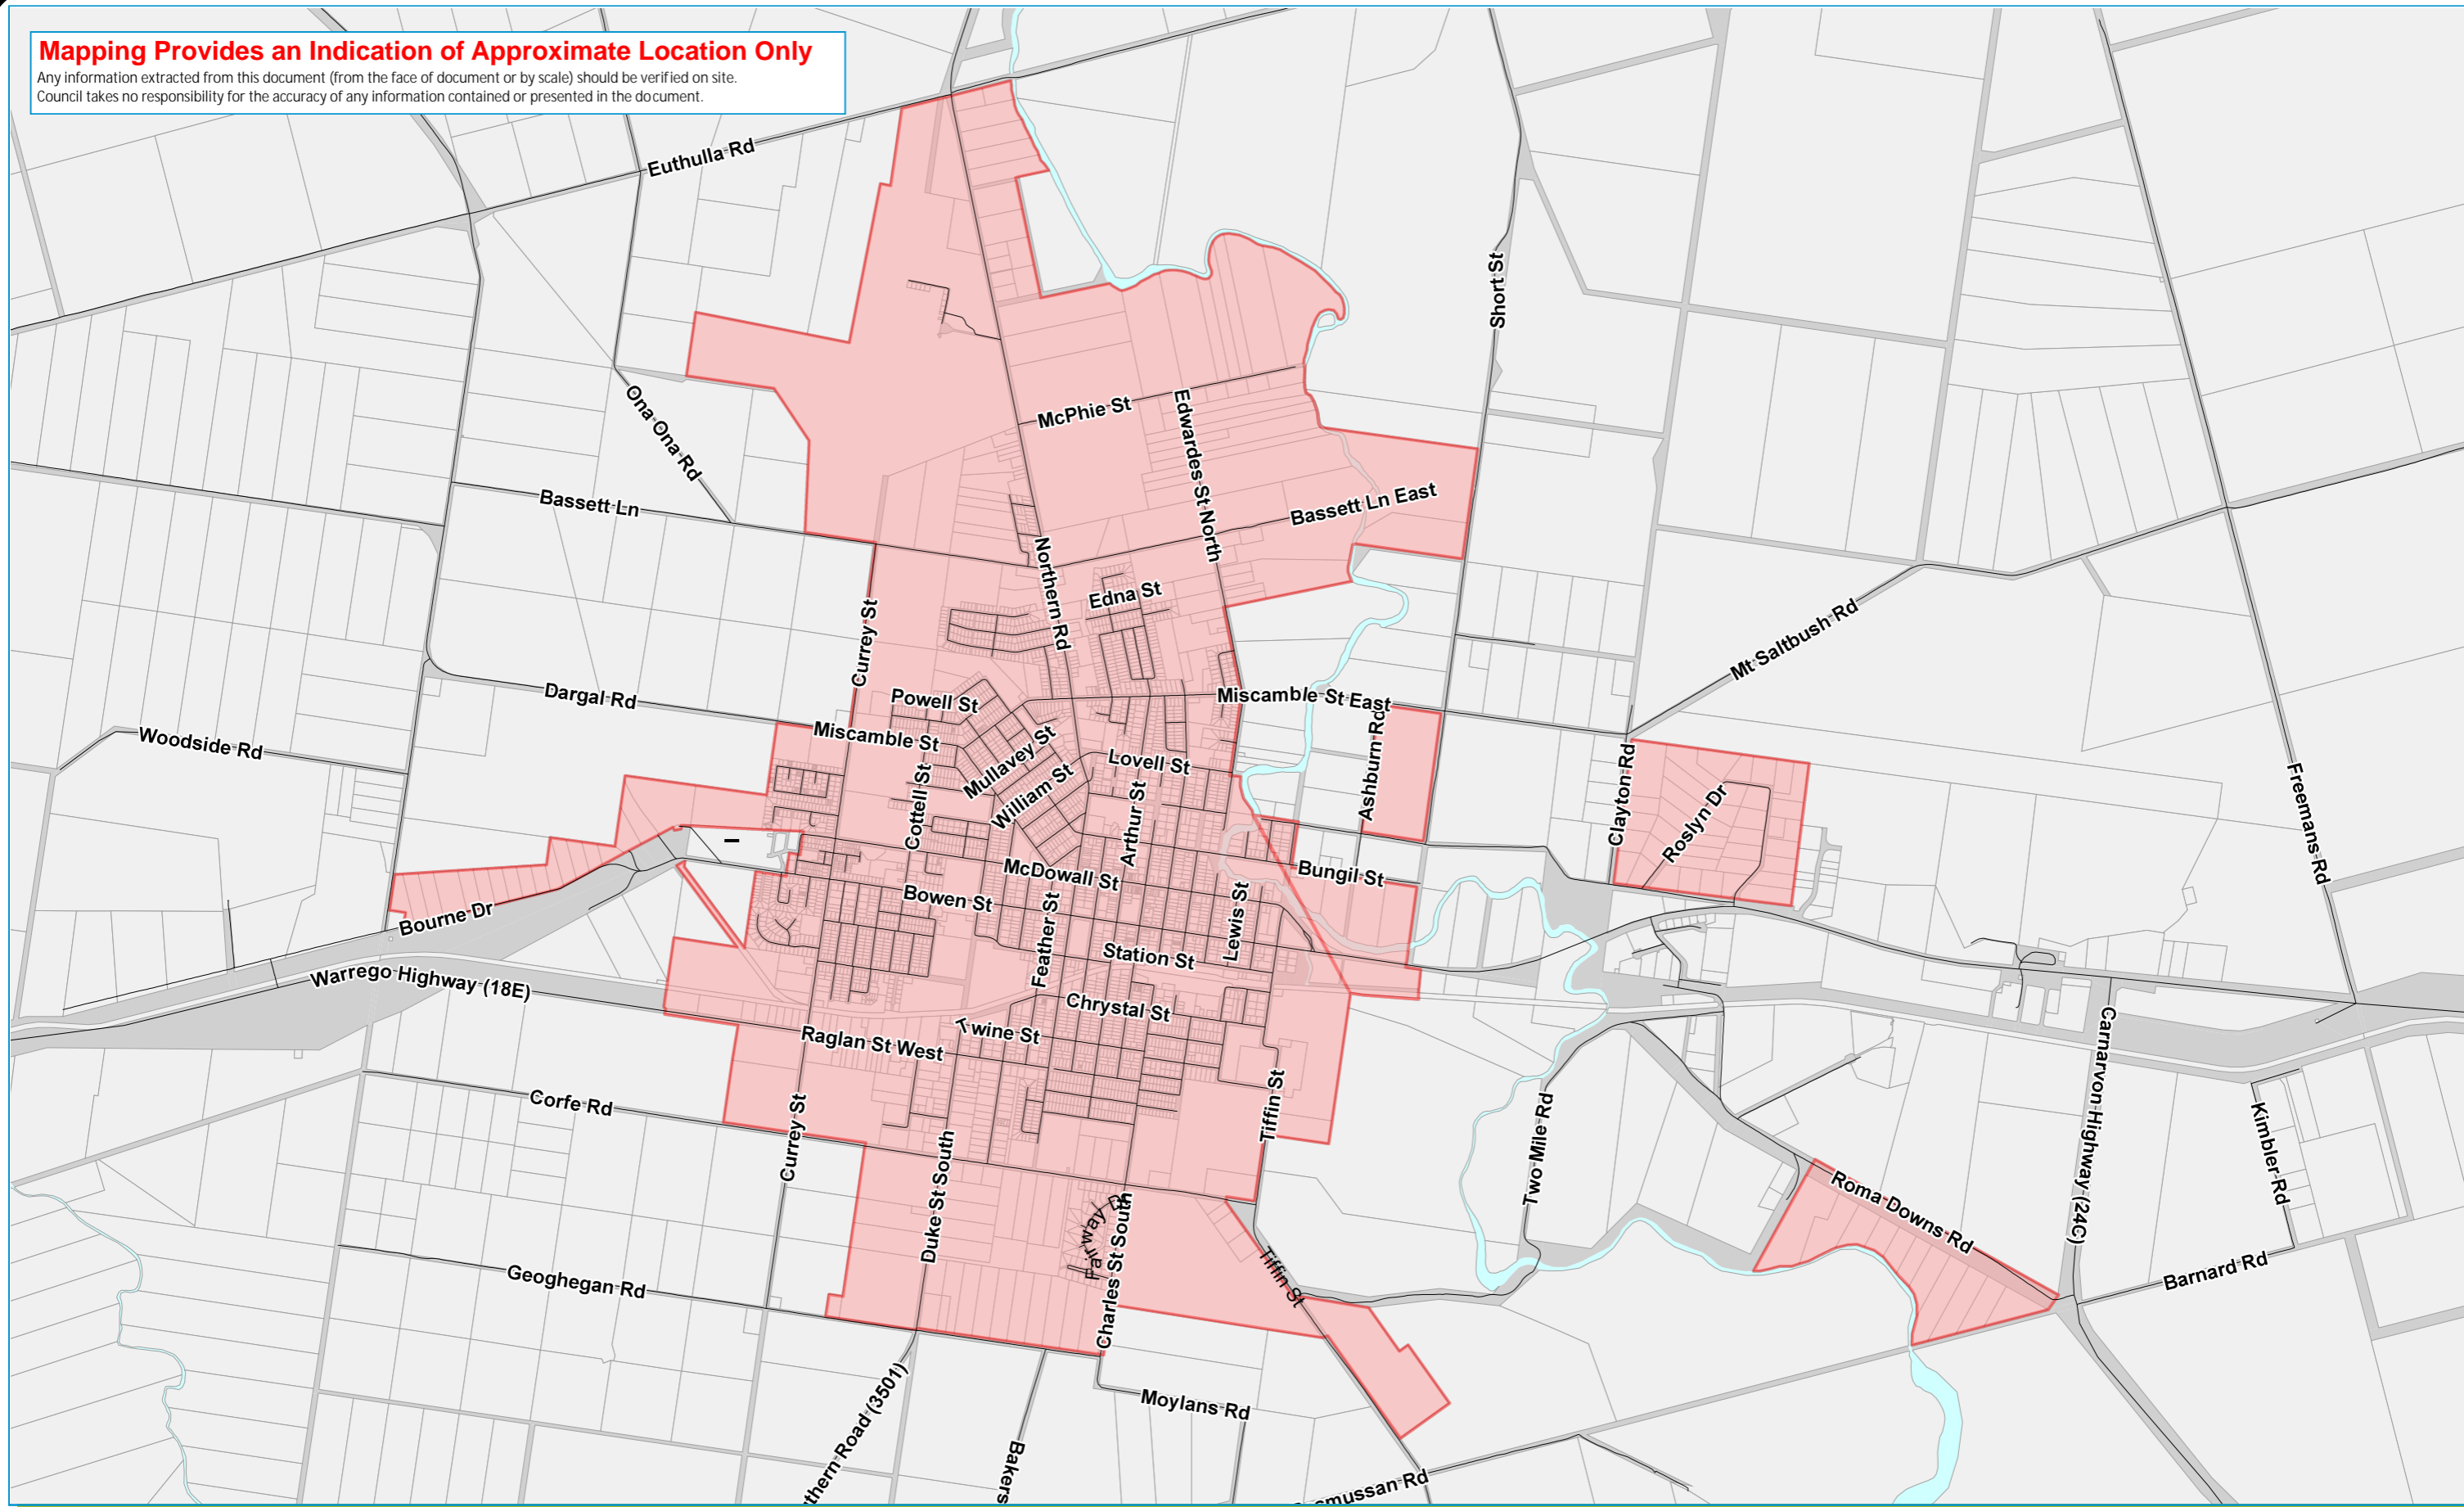

**Mapping Provides an Indication of Approximate Location Only**

Any information extracted from this document (from the face of document or by scale) should be verified on site. Council takes no responsibility for the accuracy of any information contained or presented in the document.

**Roma Designated Town Area**

Designated Town Area as described in Subordinate Local Law No. 2 (Animal Management) 2011

While every care has been taken to ensure the accuracy of this information, Maranoa Regional Council makes no representations or warranties about the accuracy, reliability, completeness or suitability for any particular purpose and disclaims all responsibility and liability (including without limitation, liability or negligence) for all expenses, losses, damages (including indirect or consequential damage) and costs you may incur as a result of the information being inaccurate or incomplete in any way or for any reason.

Projection: MGA94 Zone 55