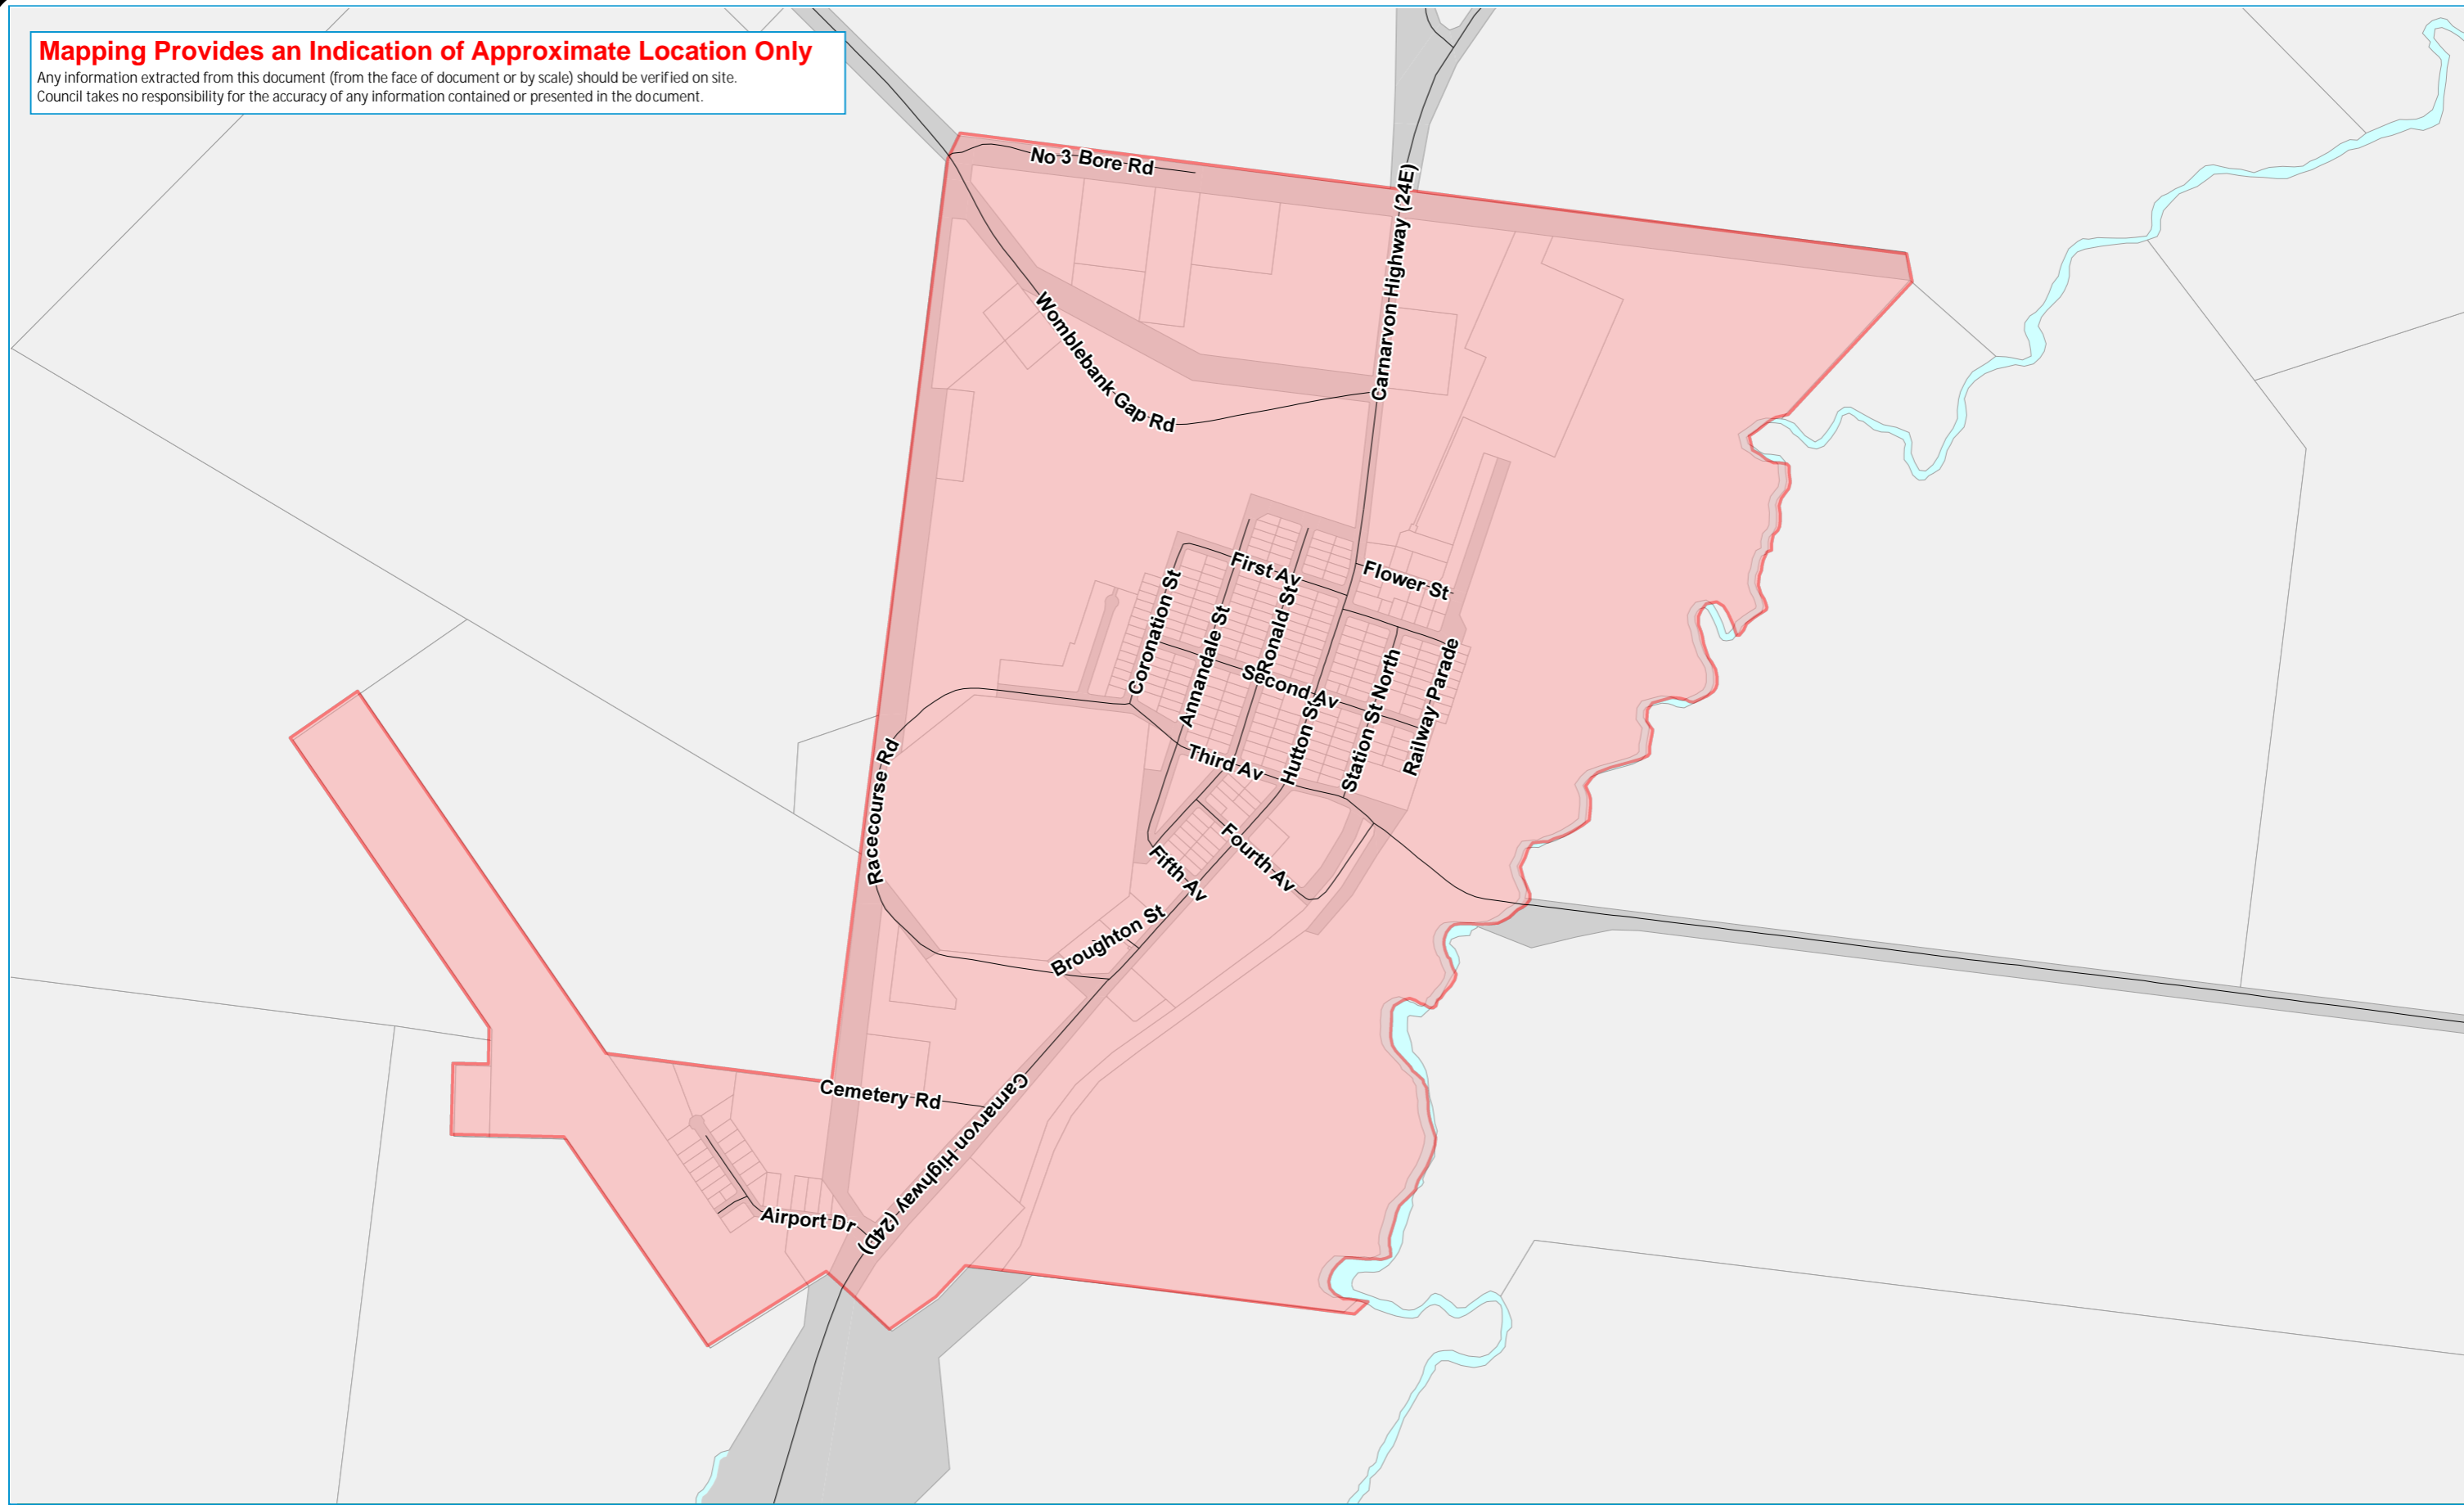

**Mapping Provides an Indication of Approximate Location Only**

Any information extracted from this document (from the face of document or by scale) should be verified on site. Council takes no responsibility for the accuracy of any information contained or presented in the document.

**Injune Designated Town Area**

Designated Town Area as described in Subordinate Local Law No. 2 (Animal Management) 2011

Date of Issue: 19 April 2016

While every care has been taken to ensure the accuracy of this information, Maranoa Regional Council makes no representations or warranties about the accuracy, reliability, completeness or suitability for any particular purpose and disclaims all responsibility and liability (including without limitation, liability or negligence) for all expenses, losses, damages (including indirect or consequential damage) and costs you may incur as a result of the information being inaccurate or incomplete in any way or for any reason.

Projection: MGA94 Zone 55