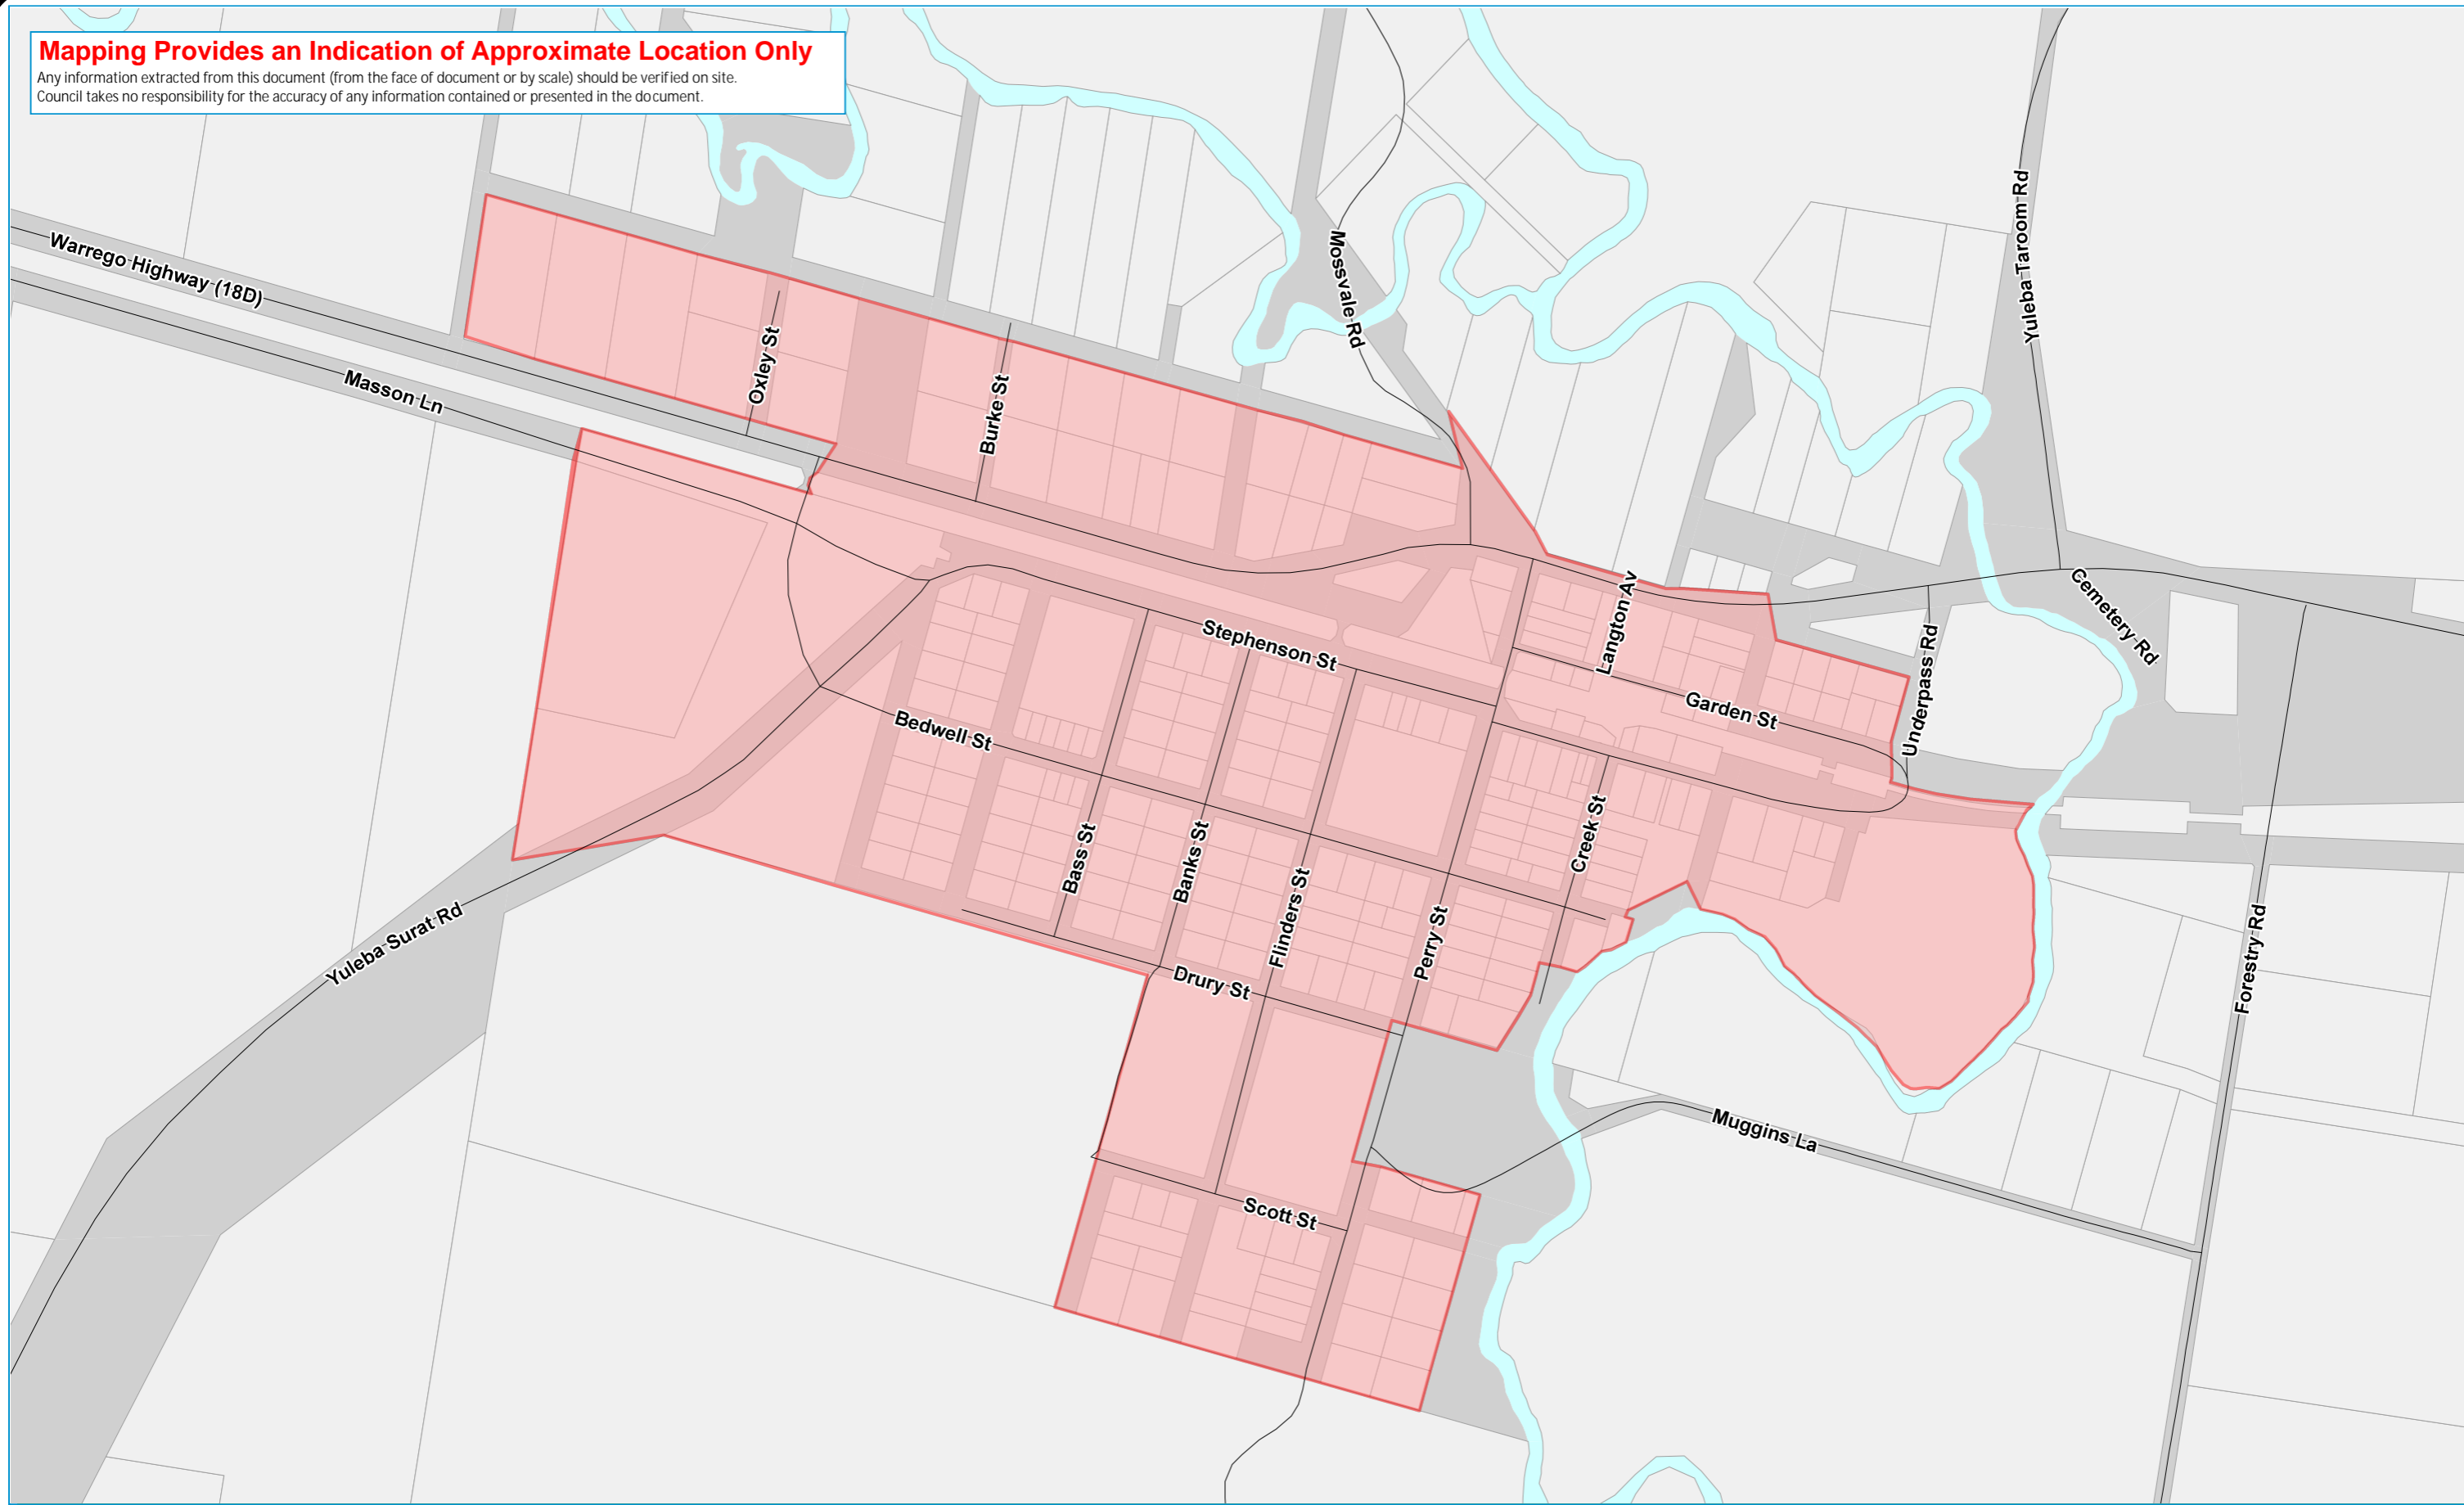

Mapping Provides an Indication of Approximate Location Only

Any information extracted from this document (from the face of document or by scale) should be verified on site. Council takes no responsibility for the accuracy of any information contained or presented in the document.

Yuleba Designated Town Area

Designated Town Area as described in Subordinate Local Law No. 2 (Animal Management) 2011

While every care has been taken to ensure the accuracy of this information, Maranoa Regional Council makes no representations or warranties about the accuracy, reliability, completeness or suitability for any particular purpose and disclaims all responsibility and liability (including without limitation, liability or negligence) for all expenses, losses, damages (including indirect or consequential damage) and costs you may occur as a result of the information being inaccurate or incomplete in any way or for any reason.

Projection: MGA94 Zone 55