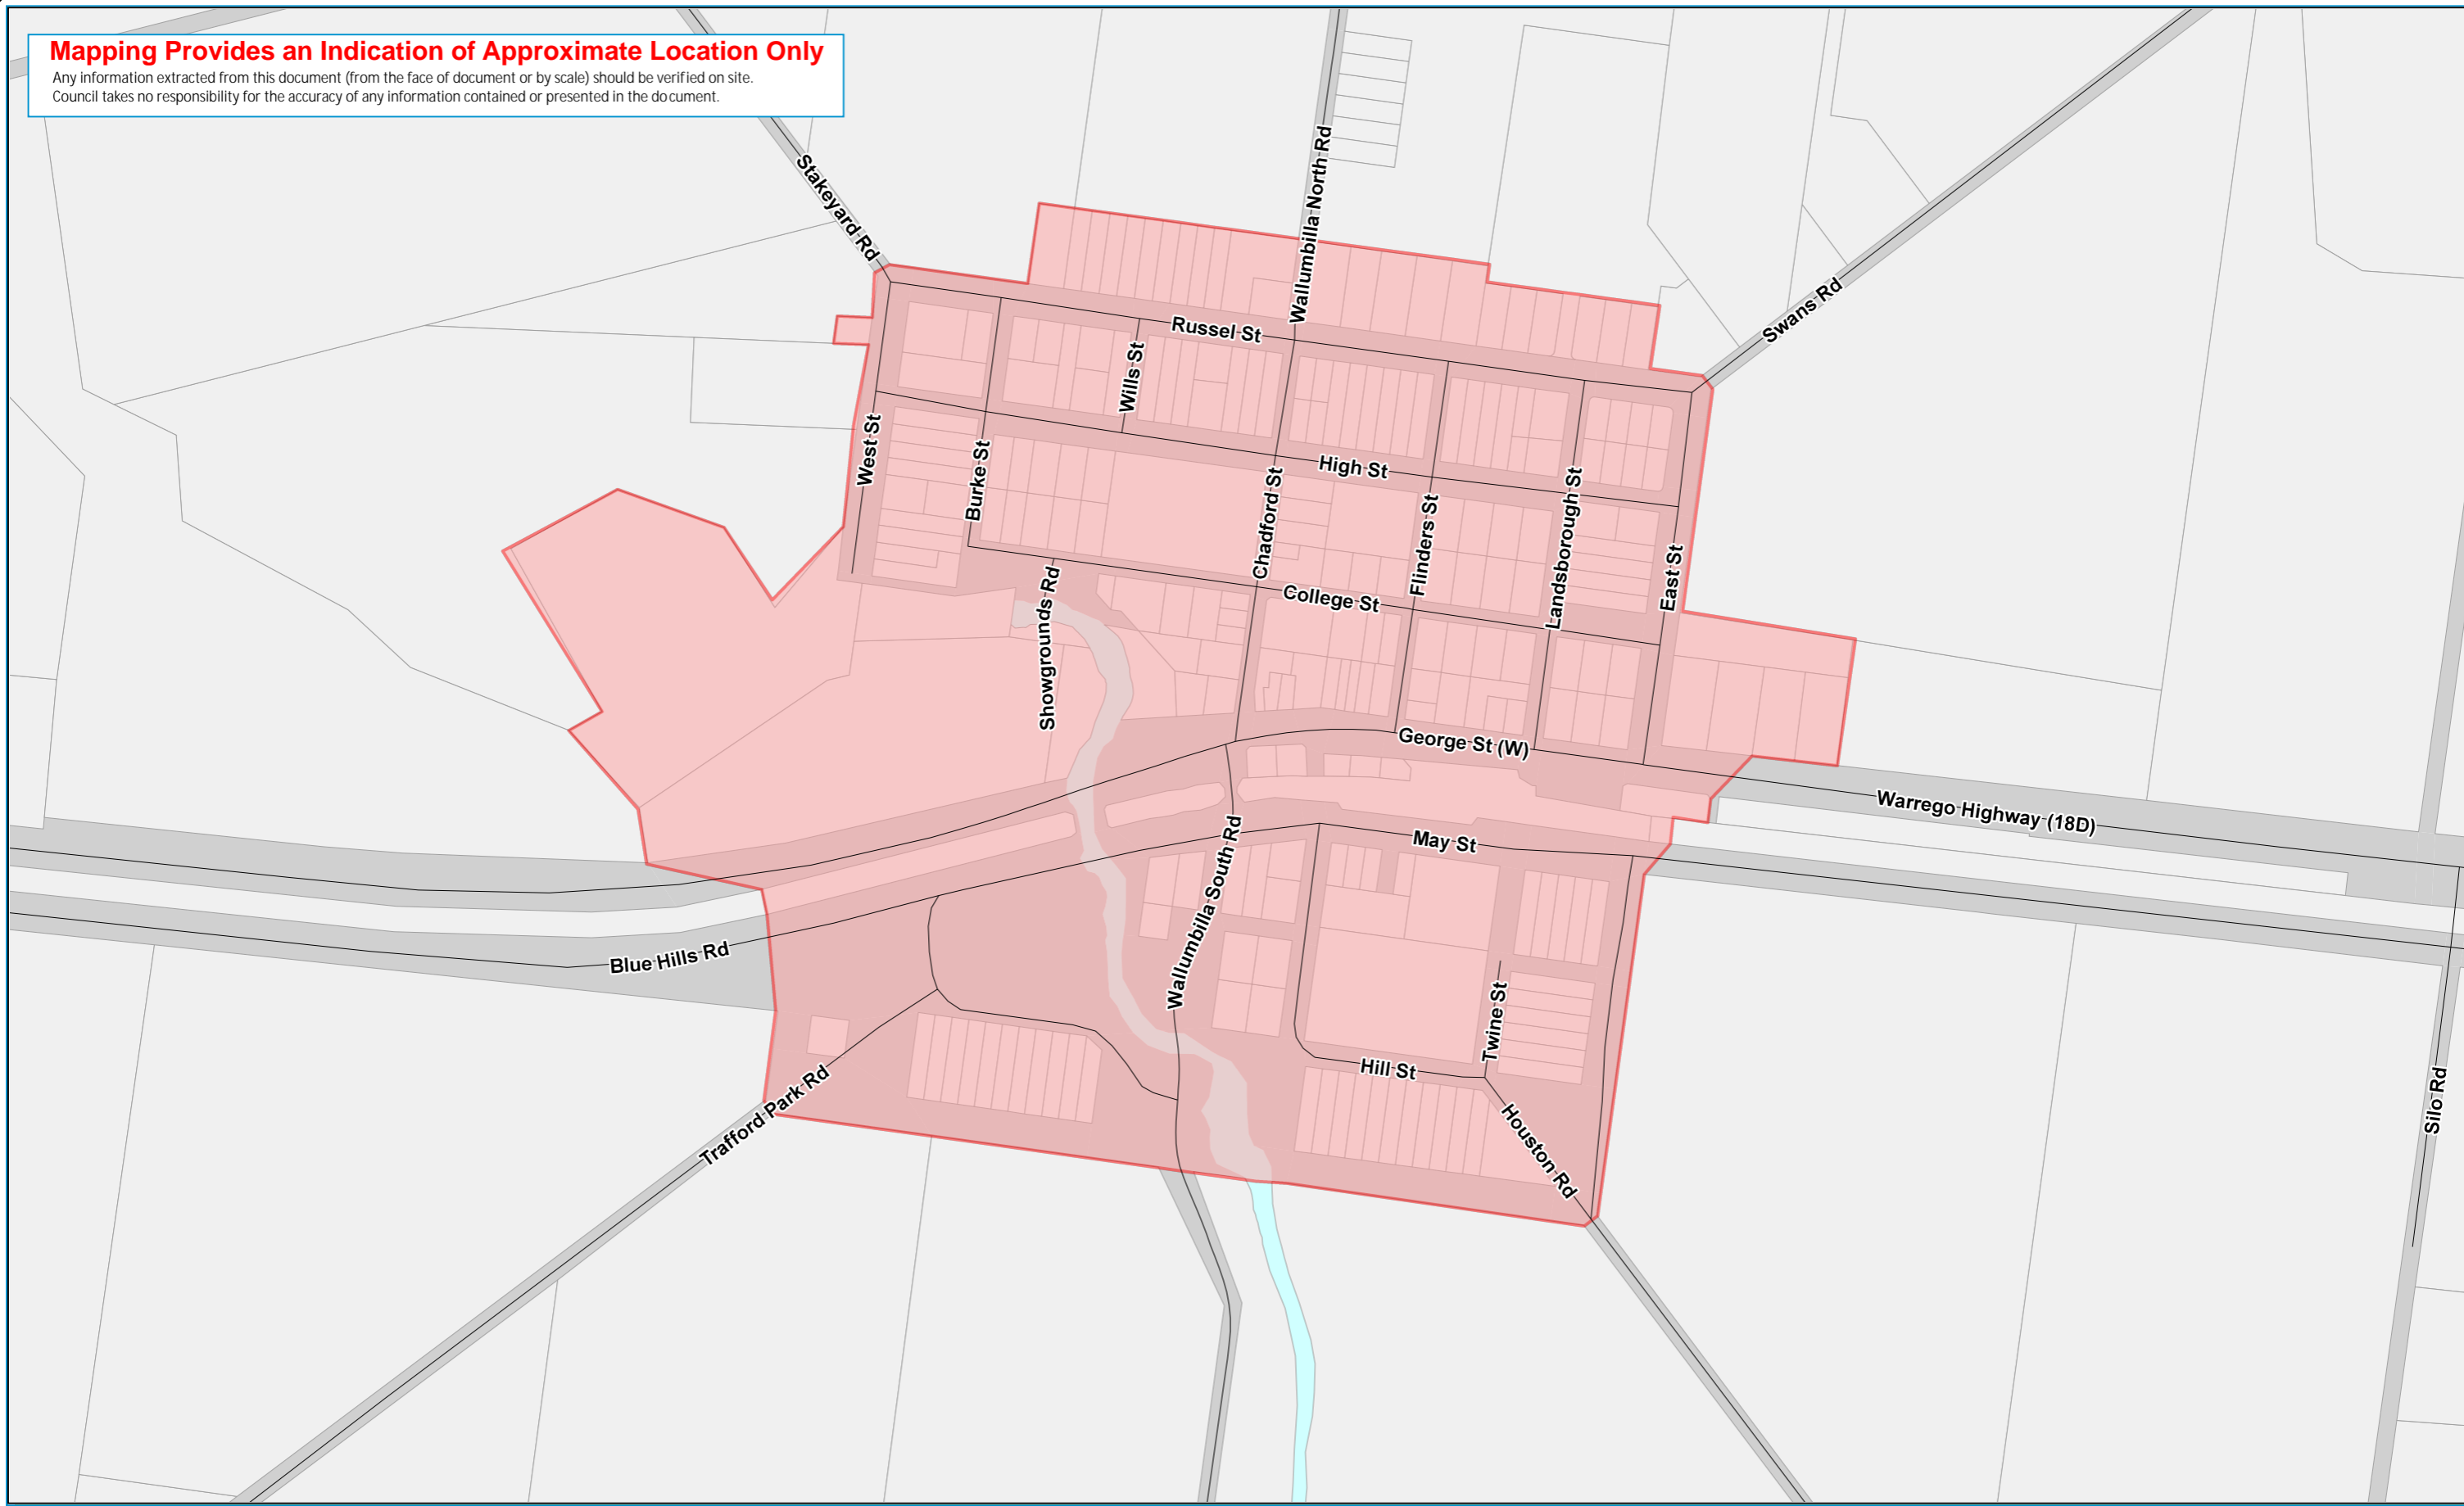

Mapping Provides an Indication of Approximate Location Only

Any information extracted from this document (from the face of document or by scale) should be verified on site. Council takes no responsibility for the accuracy of any information contained or presented in the document.

Wallumbilla Designated Town Area

Designated Town Area as described in Subordinate Local Law No. 2 (Animal Management) 2011

While every care has been taken to ensure the accuracy of this information, Maranoa Regional Council makes no representations or warranties about the accuracy, reliability, completeness or suitability for any particular purpose and disclaims all responsibility and liability (including without limitation, liability or negligence) for all expenses, losses, damages (including indirect or consequential damage) and costs you may incur as a result of the information being inaccurate or incomplete in any way or for any reason.

Projection: MGA94 Zone 55